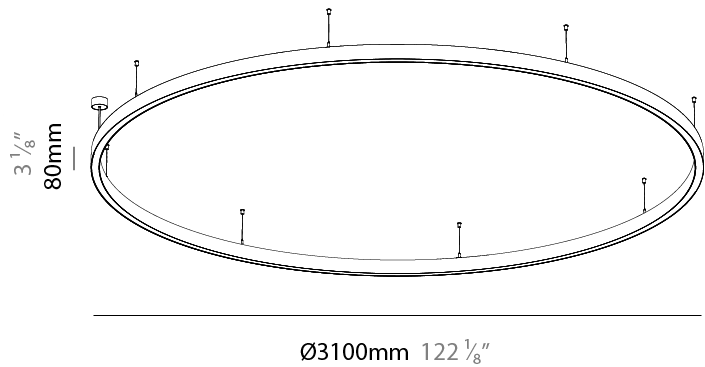

GENERAL

Series: Glorious
Subseries: Glorious 45
Partner: Prolicht
Division: Architectural
Installation: Suspension
Product Type: Pendant
Mounting Location: Ceiling
Light Distribution: Direct / Indirect

PHYSICAL

Shape: Round
Diameter (mm): 3100
Diameter (in): 122 1/8
Height (mm): 76
Height (in): 3
Weight (kg): 22
Diffuser: [PMMA - Opal / Microprism / Clear Microprism](#)
Fixture Finish: [SSR / BKV / CWI / CRY / HAB / UFT / ITA / RUA / FTG / MYG / LOD / PUS / FRO / FUP / KIA / POP / BLS / SPG / MEY / GOH / CHC / COM / ABZ / JAG / OBR / MOS / ROR](#)
Fixture Material: [PMMA / Aluminum](#)
Cable Details: [2000mm/78 3/4" or 6000mm/236 1/4" Cable Transparent](#)

ELECTRICAL

Lamp Type: LED
Input Wattage (W): 353.6
Total Output Wattage (W): 321.9
Dimming: [Non-Dimming / 0-10V Dimming / Phase Dimming / DALI Dimming / MATTER Dimming](#)
Driver Included: Yes
Driver Location: Integrated
Driver Type: Constant Current - Universal
Driver Class: Class 2
Input Voltage (V): 120 - 277

LED

[Color Temperature (°K): 2700 / 3000 / 3500 / 4000](#)
Max. Delivered Lumen (lm): Max 44178
Nominal Lumen (lm): Max 58220
CRI: >90 CRI
Lamp Life (hrs): 50000

OPTICAL

Adjustability: Fixed

RATINGS AND CERTIFICATIONS

Certified By: Certified for North American Standards
IP rating: IP40