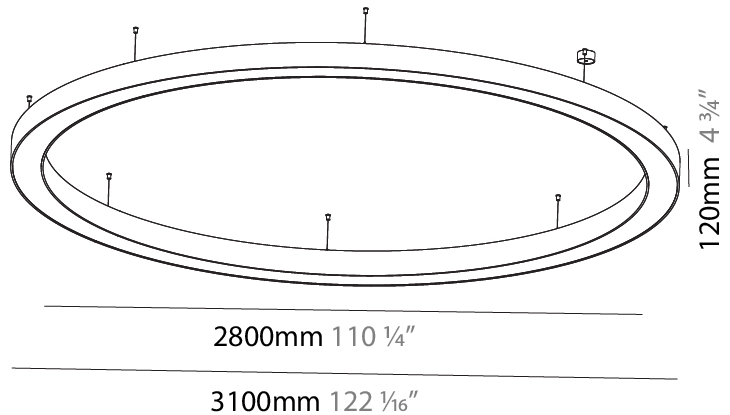

GENERAL

Series: Glorious
Subseries: Glorious 150
Partner: Prolicht
Division: Architectural
Installation: Suspension
Product Type: Pendant
Mounting Location: Ceiling
Light Distribution: Direct

PHYSICAL

Shape: Round
Diameter (mm): 3100
Diameter (in): 122 1/4
Depth (mm): 120
Depth (in): 4 3/4
Max. Overall Height (mm): 2120
Max. Overall Height (in): 83 7/16
Weight (kg): 39.1
Weight (lbs): 86.02
Diffuser: PMMA - Opal or Micro-Prism
Fixture Finish: [SSR / BKV / CWI / CRY / HAB / UFT / ITA / RUA / FTG / MYG / LOD / PUS / FRO / FUP / KIA / POP / BLS / SPG / MEY / GOH / CHC / COM / ABZ / JAG / OBR / MOS / ROR](#)
Fixture Material: PMMA / Aluminum

ELECTRICAL

Lamp Type: LED (Zhaga Standard)
Input Wattage (W): 156.6
Total Output Wattage (W): 128 / 102.4 (3500K)
Dimming: [0-10V Dimming / Phase Dimming (120Vac Only)](#)
Driver Included: Yes
Driver Location: Integrated
Driver Type: Constant Current
Driver Class: Class 2
Input Voltage (V): 120 - 277
Constant Current (MA): 350 / 800 (3500K)

LED

Color Temperature (°K): [2700 / 3000 / 3500 / 4000](#)
Max. Delivered Lumen (lm): Max 22676 (13971 Dir / 8705 Ind)
Nominal Lumen (lm): Max 32240
CRI: >90 CRI
Efficiency (%): 65
Lamp Life (hrs): 50000

OPTICAL

RATINGS AND CERTIFICATIONS

Certified By: Certified for North American Standards
IP rating: IP20