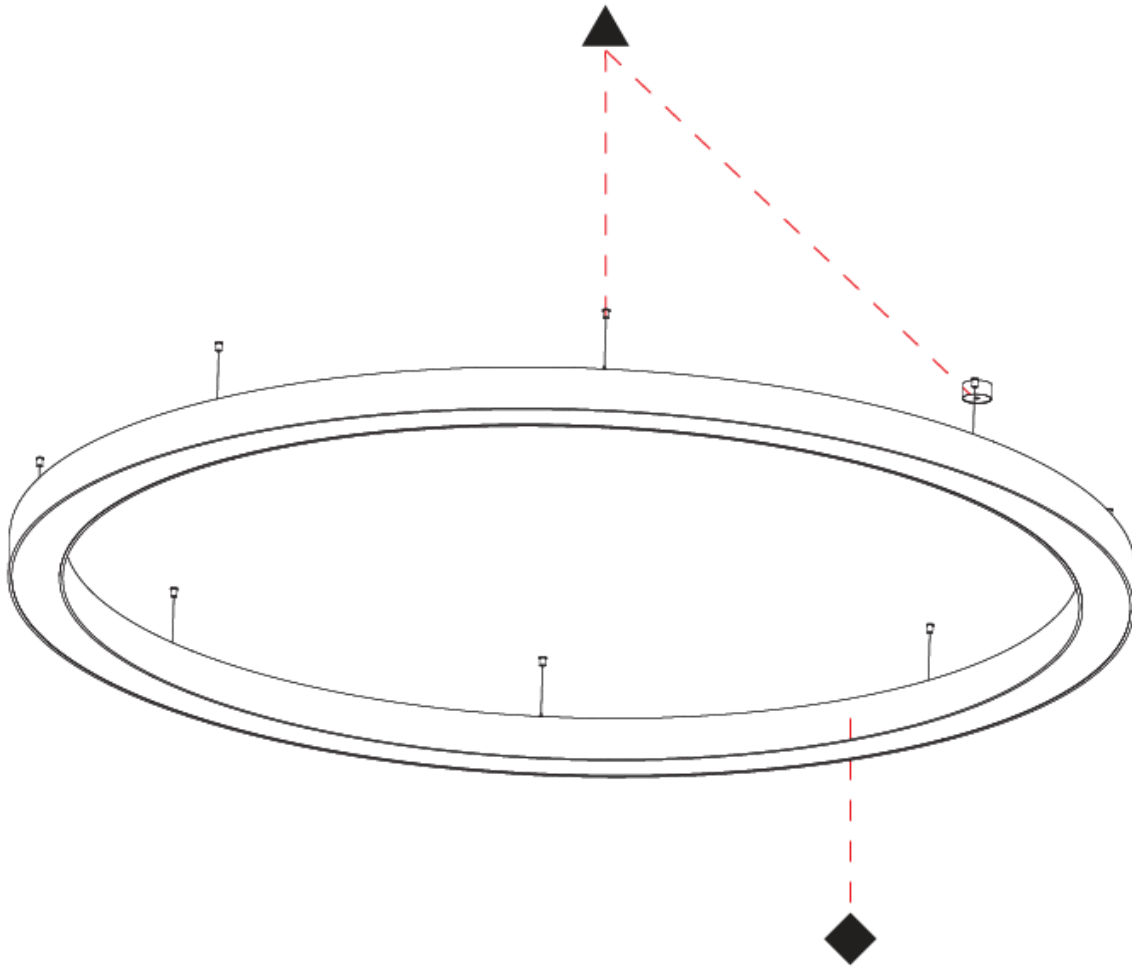

GLORIOUS 150 SUSPENSION

A30543-

PROJECT	_____
TYPE	_____
SPECIFIER	_____
QUANTITY	_____
DATE	_____

A