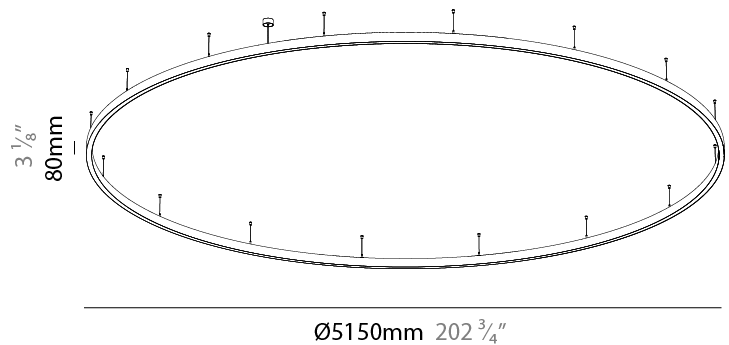

1. To build a product code in our configurator select the specify button on the base model # product page
2. To build a manual product code on this datasheet choose from the options listed below in blue font and add the suffix to the base model #

GENERAL

Series: Glorious
Subseries: Glorious 45
Partner: Prolicht
Division: Architectural
Installation: Suspension
Product Type: Pendant
Mounting Location: Ceiling
Light Distribution: Direct / Indirect

PHYSICAL

Shape: Round
Diameter (mm): 3100
Diameter (in): 122 ³/₁₆
Height (mm): 76
Height (in): 3
Weight (kg): 38
Diffuser: PMMA - Opal / Microprism / Clear Microprism
Fixture Finish: SSR / BKV / CWI / CRY / HAB / UFT / ITA / RUA / FTG / MYG / LOD / PUS / FRO / FUP / KIA / POP / BLS / SPG / MEY / GOH / CHC / COM / ABZ / JAG / OBR / MOS / ROR
Fixture Material: PMMA / Aluminum
Cable Details: 2000mm/78 ³/₄" or 6000mm/236 ¹/₄" Cable Transparent

ELECTRICAL

Lamp Type: LED
Input Wattage (W): 479.2
Total Output Wattage (W): 435.4
Dimming: Non-dimming / DALI Dimming / MATTER Dimming
Driver Included: Yes
Driver Location: Integrated
Driver Type: Constant Current - Universal
Driver Class: Class 2
Input Voltage (V): 120 - 277

LED

Color Temperature (°K): 2700-6500 Tunable White
Max. Delivered Lumen (lm): Max 59802
Nominal Lumen (lm): Max 47915
CRI: >90 CRI
Lamp Life (hrs): 50000

OPTICAL

Adjustability: Fixed

RATINGS AND CERTIFICATIONS

Certified By: Certified for North American Standards
IP rating: IP40