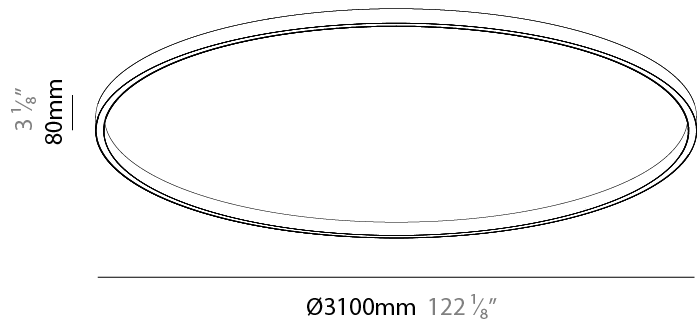

1. To build a product code in our configurator select the specify button on the base model # product page
2. To build a manual product code on this datasheet choose from the options listed below in blue font and add the suffix to the base model #

GENERAL

Series: Glorious
Subseries: Glorious 45
Partner: Prolicht
Division: Architectural
Installation: Surface
Product Type: Ceiling Surface
Mounting Location: Ceiling
Light Distribution: Direct

PHYSICAL

Shape: Round
Diameter (mm): 3100
Diameter (in): 122 ¹/₈
Height (mm): 76
Height (in): 3
Weight (kg): 4
Diffuser: [PMMA - Opal / Microprism / Clear Microprism](#)
Fixture Finish: [SSR / BKV / CWI / CRY / HAB / UFT / ITA / RUA / FTG / MYG / LOD / PUS / FRO / FUP / KIA / POP / BLS / SPG / MEY / GOH / CHC / COM / ABZ / JAG / OBR / MOS / ROR](#)
Fixture Material: [PMMA / Aluminum](#)

ELECTRICAL

Lamp Type: LED
Input Wattage (W): 207
Total Output Wattage (W): 188.2
Dimming: [Non-Dimming / 0-10V Dimming / Phase Dimming / DALI Dimming / MATTER Dimming](#)
Driver Included: Yes
Driver Location: Integrated
Driver Type: Constant Current - Universal
Driver Class: Class 2
Input Voltage (V): 120 - 277

LED

Color Temperature (°K): [2700 / 3000 / 3500 / 4000](#)
Max. Delivered Lumen (lm): Max 24224
Nominal Lumen (lm): Max 34080
CRI: >90 CRI
Lamp Life (hrs): 50000

OPTICAL

Adjustability: Fixed

RATINGS AND CERTIFICATIONS

Certified By: Certified for North American Standards
IP rating: IP40

PROJECT
TYPE
SPECIFIER
QUANTITY
DATE