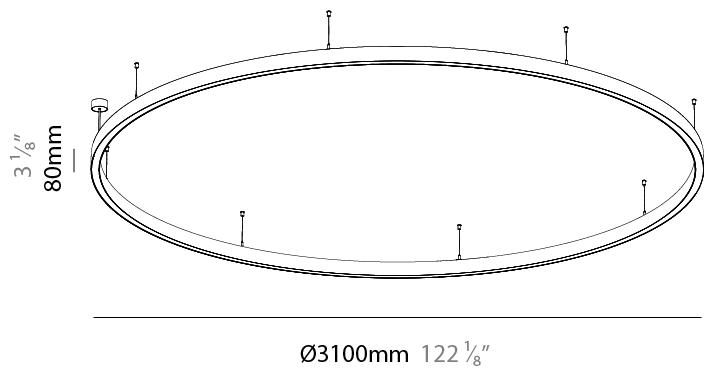

GENERAL

Series: Glorious
Subseries: Glorious 45
Partner: Prolicht
Division: Architectural
Installation: Suspension
Product Type: Pendant
Mounting Location: Ceiling
Light Distribution: Direct / Indirect

PHYSICAL

Shape: Round
Diameter (mm): 3100
Diameter (in): 122 1/8
Height (mm): 76
Height (in): 3
Weight (kg): 22
Diffuser: [PMMA - Opal / Microprism / Clear Microprism](#)
Fixture Finish: [SSR / BKV / CWI / CRY / HAB / UFT / ITA / RUA / FTG / MYG / LOD / PUS / FRO / FUP / KIA / POP / BLS / SPG / MEY / GOH / CHC / COM / ABZ / JAG / OBR / MOS / ROR](#)
Fixture Material: [PMMA / Aluminum](#)
Cable Details: [2000mm/78 3/4" or 6000mm/236 1/4" Cable Transparent](#)

ELECTRICAL

Lamp Type: LED
Input Wattage (W): 171.4
Total Output Wattage (W): 155.4
Dimming: Non-Dimmable
Driver Included: Yes
Driver Location: Integrated
Driver Type: Constant Current - Universal
Driver Class: Class 2
Input Voltage (V): 120 - 277

LED

Color Temperature (°K): [2700 / 3000 / 3500 / 4000](#)
Max. Delivered Lumen (lm): Max 22017
Nominal Lumen (lm): Max 29015
CRI: >90 CRI
Lamp Life (hrs): 50000

OPTICAL

Adjustability: Fixed

RATINGS AND CERTIFICATIONS

Certified By: Certified for North American Standards
IP rating: IP40

PROJECT _____
TYPE _____
SPECIFIER _____
QUANTITY _____
DATE _____