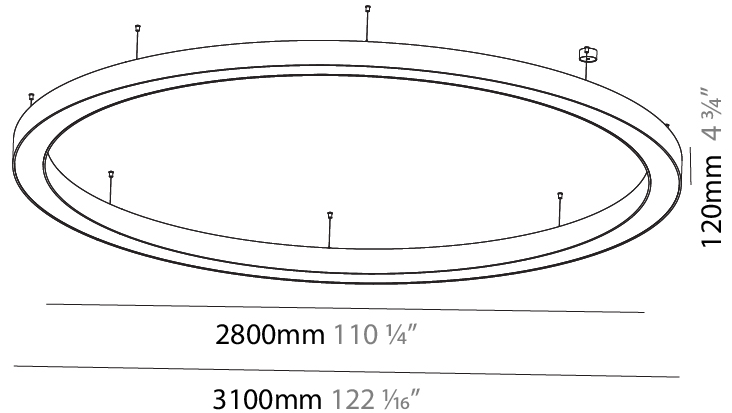

GENERAL

Series: Glorious
Subseries: Glorious 150
Partner: Prolicht
Division: Architectural
Installation: Suspension
Product Type: Pendant
Mounting Location: Ceiling
Light Distribution: Direct / Indirect

PHYSICAL

Shape: Round
Diameter (mm): 3100
Diameter (in): 122 1/16
Depth (mm): 120
Depth (in): 4 3/4
Max. Overall Height (mm): 2120
Max. Overall Height (in): 83 7/16
Weight (kg): 40.905
Weight (lbs): 90.18
Diffuser: PMMA - Opal
Fixture Finish: SSR / BKV / CWI / CRY / HAB / UFT / ITA / RUA / FTG / MYG / LOD / PUS / FRO / FUP / KIA / POP / BLS / SPG / MEY / GOH / CHC / COM / ABZ / JAG / OBR / MOS / ROR
Fixture Material: PMMA / Aluminum

ELECTRICAL

Lamp Type: LED (Zhaga Standard)
Input Wattage (W): 235
Total Output Wattage (W): 192 / 153.6 (3500K)
Dimming: 0-10V Dimming / Phase Dimming (120Vac Only)
Driver Included: Yes
Driver Location: Integrated
Driver Type: Constant Current - 120 / 277Vac
Driver Class: Class 2
Input Voltage (V): 120 - 277
Constant Current (MA): 350 / 800 (3500K)

LED

Color Temperature (°K): 2700 / 3000 / 3500 / 4000
Max. Delivered Lumen (lm): Max 22676 (13971 Dir / 8705 Ind)
Nominal Lumen (lm): Max 32240
CRI: >90 CRI
Efficiency (%): 70
Lamp Life (hrs): 50000

OPTICAL

RATINGS AND CERTIFICATIONS

Certified By: Certified for North American Standards
IP rating: IP20