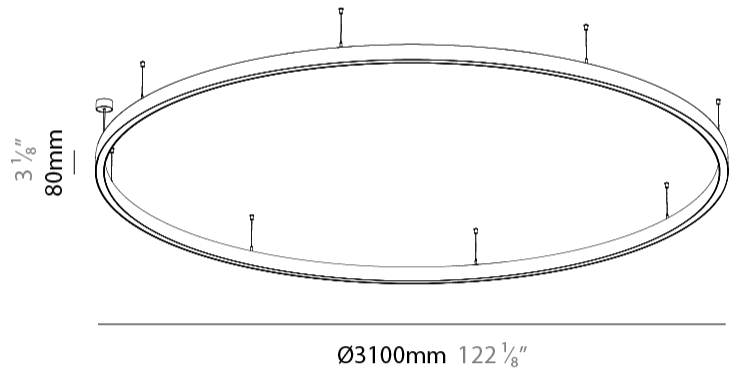

GENERAL

Series: Glorious
Subseries: Glorious 45
Partner: Prolicht
Division: Architectural
Installation: Suspension
Product Type: Pendant
Mounting Location: Ceiling
Light Distribution: Direct

PHYSICAL

Shape: Round
Diameter (mm): 3100
Diameter (in): 122 1/8
Height (mm): 76
Height (in): 3
Weight (kg): 20
Diffuser: [PMMA - Opal / Microprism / Clear Microprism](#)
Fixture Finish: [SSR / BKV / CWI / CRY / HAB / UFT / ITA / RUA / FTG / MYG / LOD / PUS / FRO / FUP / KIA / POP / BLS / SPG / MEY / GOH / CHC / COM / ABZ / JAG / OBR / MOS / ROR](#)
Fixture Material: [PMMA / Aluminum](#)
Cable Details: [2000mm/78 3/4" or 6000mm/236 1/4" Cable Transparent](#)

ELECTRICAL

Lamp Type: LED
Input Wattage (W): 207
Total Output Wattage (W): 188.2
Dimming: [Non-Dimming / 0-10V Dimming / Phase Dimming / DALI Dimming / MATTER Dimming](#)
Driver Included: Yes
Driver Location: Integrated
Driver Type: Constant Current - Universal
Driver Class: Class 2
Input Voltage (V): 120 - 277

LED

Color Temperature (°K): [2700 / 3000 / 3500 / 4000](#)
Max. Delivered Lumen (lm): Max 24224
Nominal Lumen (lm): Max 34080
CRI: >90 CRI
Lamp Life (hrs): 50000

OPTICAL

Adjustability: Fixed

RATINGS AND CERTIFICATIONS

Certified By: Certified for North American Standards
IP rating: IP40